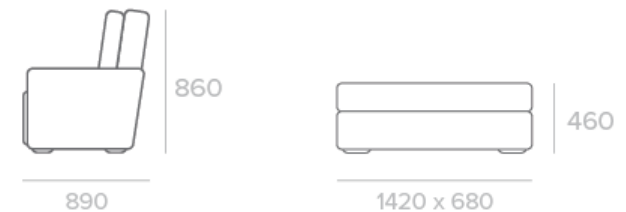

SALES COLLATERAL AVAILABLE

- POS PAGE
- SPECIFICATION / TRAINING SHEET

MEASUREMENTS

3 SEATER + CHAISE

OTTOMAN

Scan QR code to view this product online at [synargy.com](https://www.synargy.com)