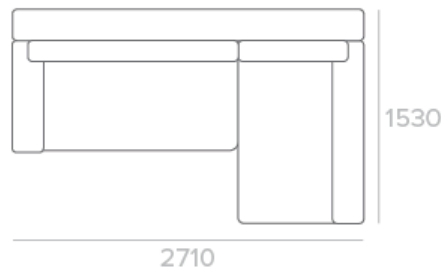

UPHOLSTERY Fabric

Available in dark grey fabric

STORAGE Gas lift storage compartment under chaise

Store your extra pillows and blankets easily with the built-in gas lift storage compartment underneath the chaise seat

SALES COLLATERAL AVAILABLE

- POS PAGE
- SPECIFICATION / TRAINING SHEET

MEASUREMENTS

3 SEATER + CHAISE

OTTOMAN

Scan QR code to view this product online at [synargy.com](https://www.synargy.com)